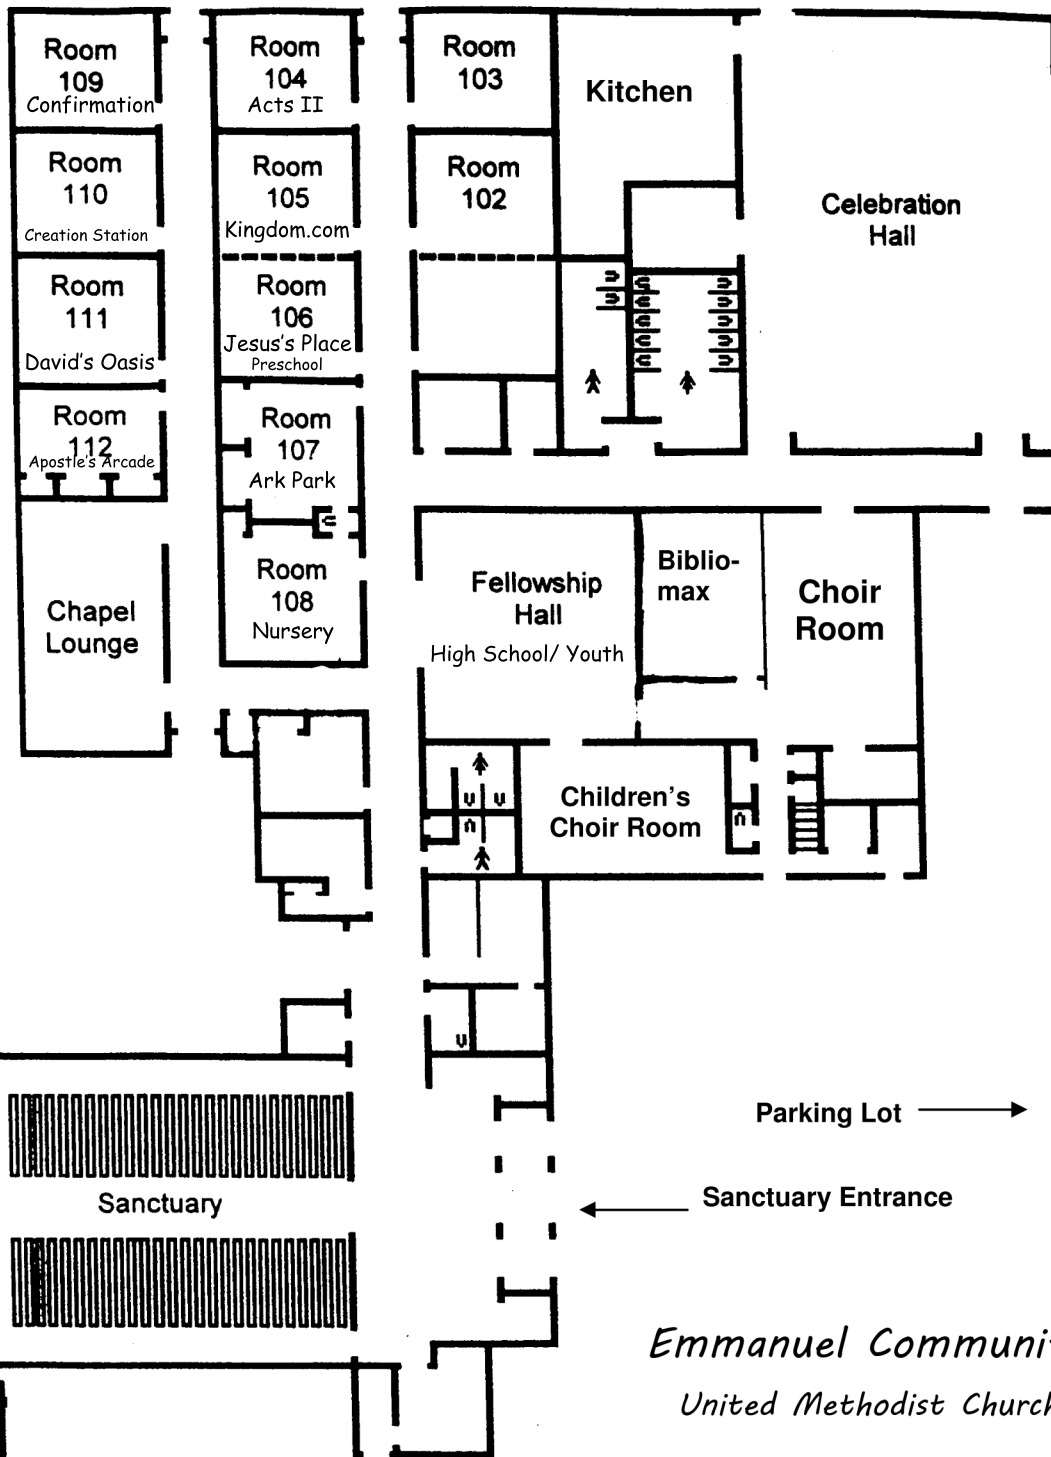

Menomonee Ave.

Classrooms:

- ☺ **Nursery** - Birth to 2 years, Room 108
- ☺ **Ark Park** - 3 years, Room 107
- ☺ **Jesus' Place** - 4 to 5 year old preschool. Room 106

☺ Disciple Zones K-6 Rooms:

- Creation Station** - Art, Room 110
- David's Oasis** - Storytelling, Room 111
- Apostles' Arcade** - Games, Room 112
- Kingdom.com** - Computers, Room 105
- Acts II** - Puppetry/Drama, Room 104
- Bibliomax** - Theater, behind Fellowship Hall
- Galilean Gourmet**- Cooking and Science, Room 103

Church Map