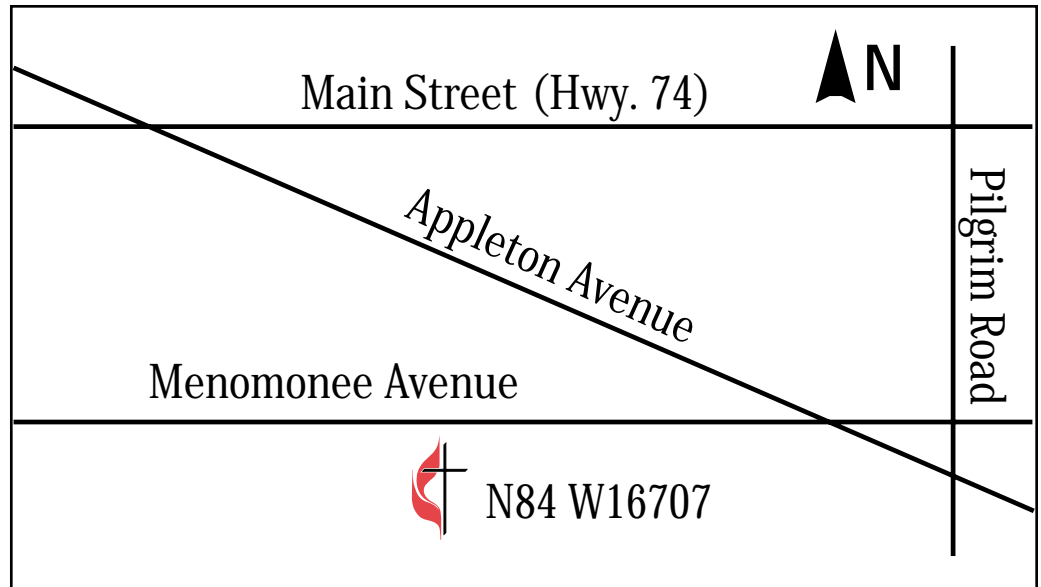

open hearts
open minds
open doors

Emmanuel Community United Methodist Church
N84 W16707 Menomonee Avenue . Menomonee Falls, WI 53051

Directions to Church

We invite you to our church with "open hearts, open minds, open doors".

Our church is located in Menomonee Falls, 1/2 mile west of the intersections of Pilgrim, Appleton and Menomonee Avenues. For any questions or more detailed directions, call us at 262-251-3830.

The staff of Emmanuel Community United Methodist Church welcomes you to our fellowship. We invite you to find with us a caring community, guidance and support for your spiritual journey and opportunities for meaningful service. We are here to serve you and answer your questions. We welcome your visits and calls! 262-251-3830